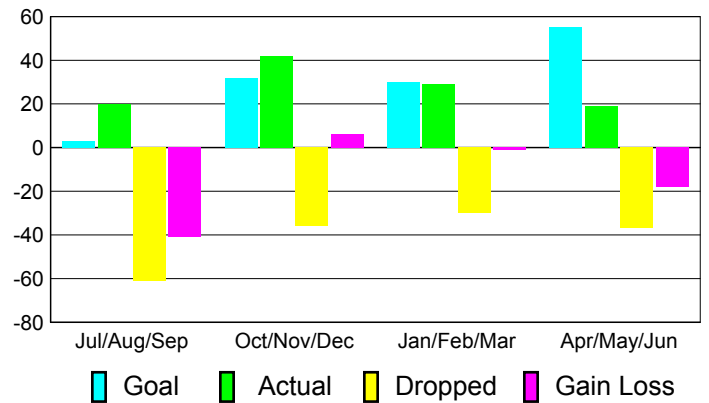

Membership Results 2010-2011

Goal, New, Dropped, Gain/Loss

Comparison of Membership Gain/Loss

Current Year Compared to the Previous Year