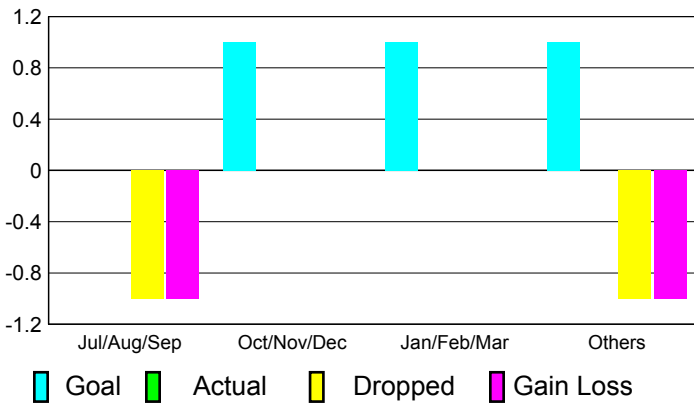

2010-2011 GMT Reports for District (or Undistricted) **District 20 R1**

GMT: **ED J LECIUS**

Location: **NEW YORK**

GMT CA: **1**

CLUBS

**Club Results
2010-2011**

**Clubs
2009-2010**

Month	New Club Goal	Actual New Clubs	Actual Dropped Clubs	Gain/Loss of Clubs	Gain/Loss of Clubs
Jul/Aug/Sep	0	0	-1	-1	0
Oct/Nov/Dec	1	0	0	0	0
Jan/Feb/Mar	1	0	0	0	0
Apr/May/June	1	0	-1	-1	-1
Totals	3	0	-2	-2	-1

Club Results 2010-2011

Goal, New, Dropped, Gain/Loss

Comparison of Club Gain/Loss

Current Year Compared to the Previous Year

YTD Status Quo Clubs 2010-2011

Status Quo Clubs Compared to Status Quo Members

MEMBERSHIP

**Membership Results
2010-2011**

**Membership
2009-2010**

Month	Net Memb Goal	Actual New Memb	Actual Dropped Memb	Gain/Loss of Memb	Gain/Loss of Memb
Jul/Aug/Sep	3	20	-61	-41	-13
Oct/Nov/Dec	32	42	-36	6	-2
Jan/Feb/Mar	30	29	-30	-1	-7
Apr/May/June	55	19	-37	-18	0
Totals	120	110	-164	-54	-22