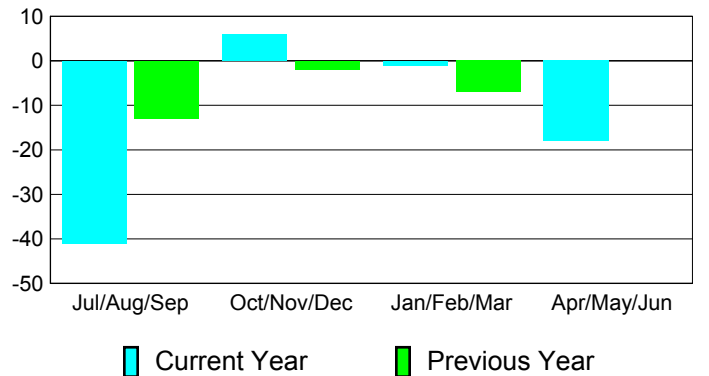

**Membership Results
2010-2011**

**Membership
2009-2010**

Month	Net Memb Goal	Actual New Memb	Actual Dropped Memb	Gain/Loss of Memb	Gain/Loss of Memb
Jul/Aug/Sep	3	20	-61	-41	-13
Oct/Nov/Dec	32	42	-36	6	-2
Jan/Feb/Mar	30	29	-30	-1	-7
Apr/May/June	55	19	-37	-18	0
Totals	120	110	-164	-54	-22

Membership Results 2010-2011

Goal, New, Dropped, Gain/Loss

Comparison of Membership Gain/Loss

Current Year Compared to the Previous Year

Gender Comparison 2010-2011

Jul/Aug/Sep

Oct/Nov/Dec

Jan/Feb/Mar